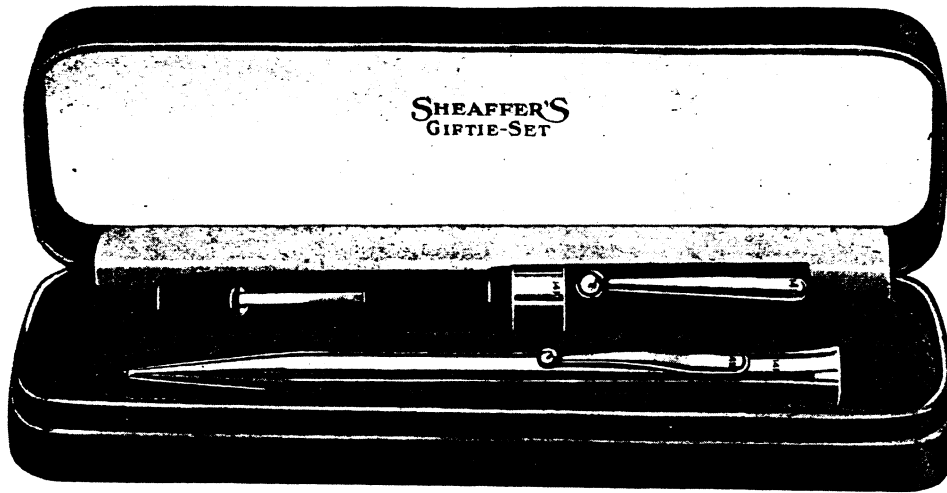

Sheaffer's Giftie Sets

Regular length—pen 4¼ inches, pencil 5 inches

Set No.	Pcl. No.	Pcl. Price	Pen No.	Pen Price	Set Price
ES—DASC—Solid Green Gold.....		$17.00	G29SC—Ebony Solid Green Gold (Band and Clip).....	$ 8.00	$25.00